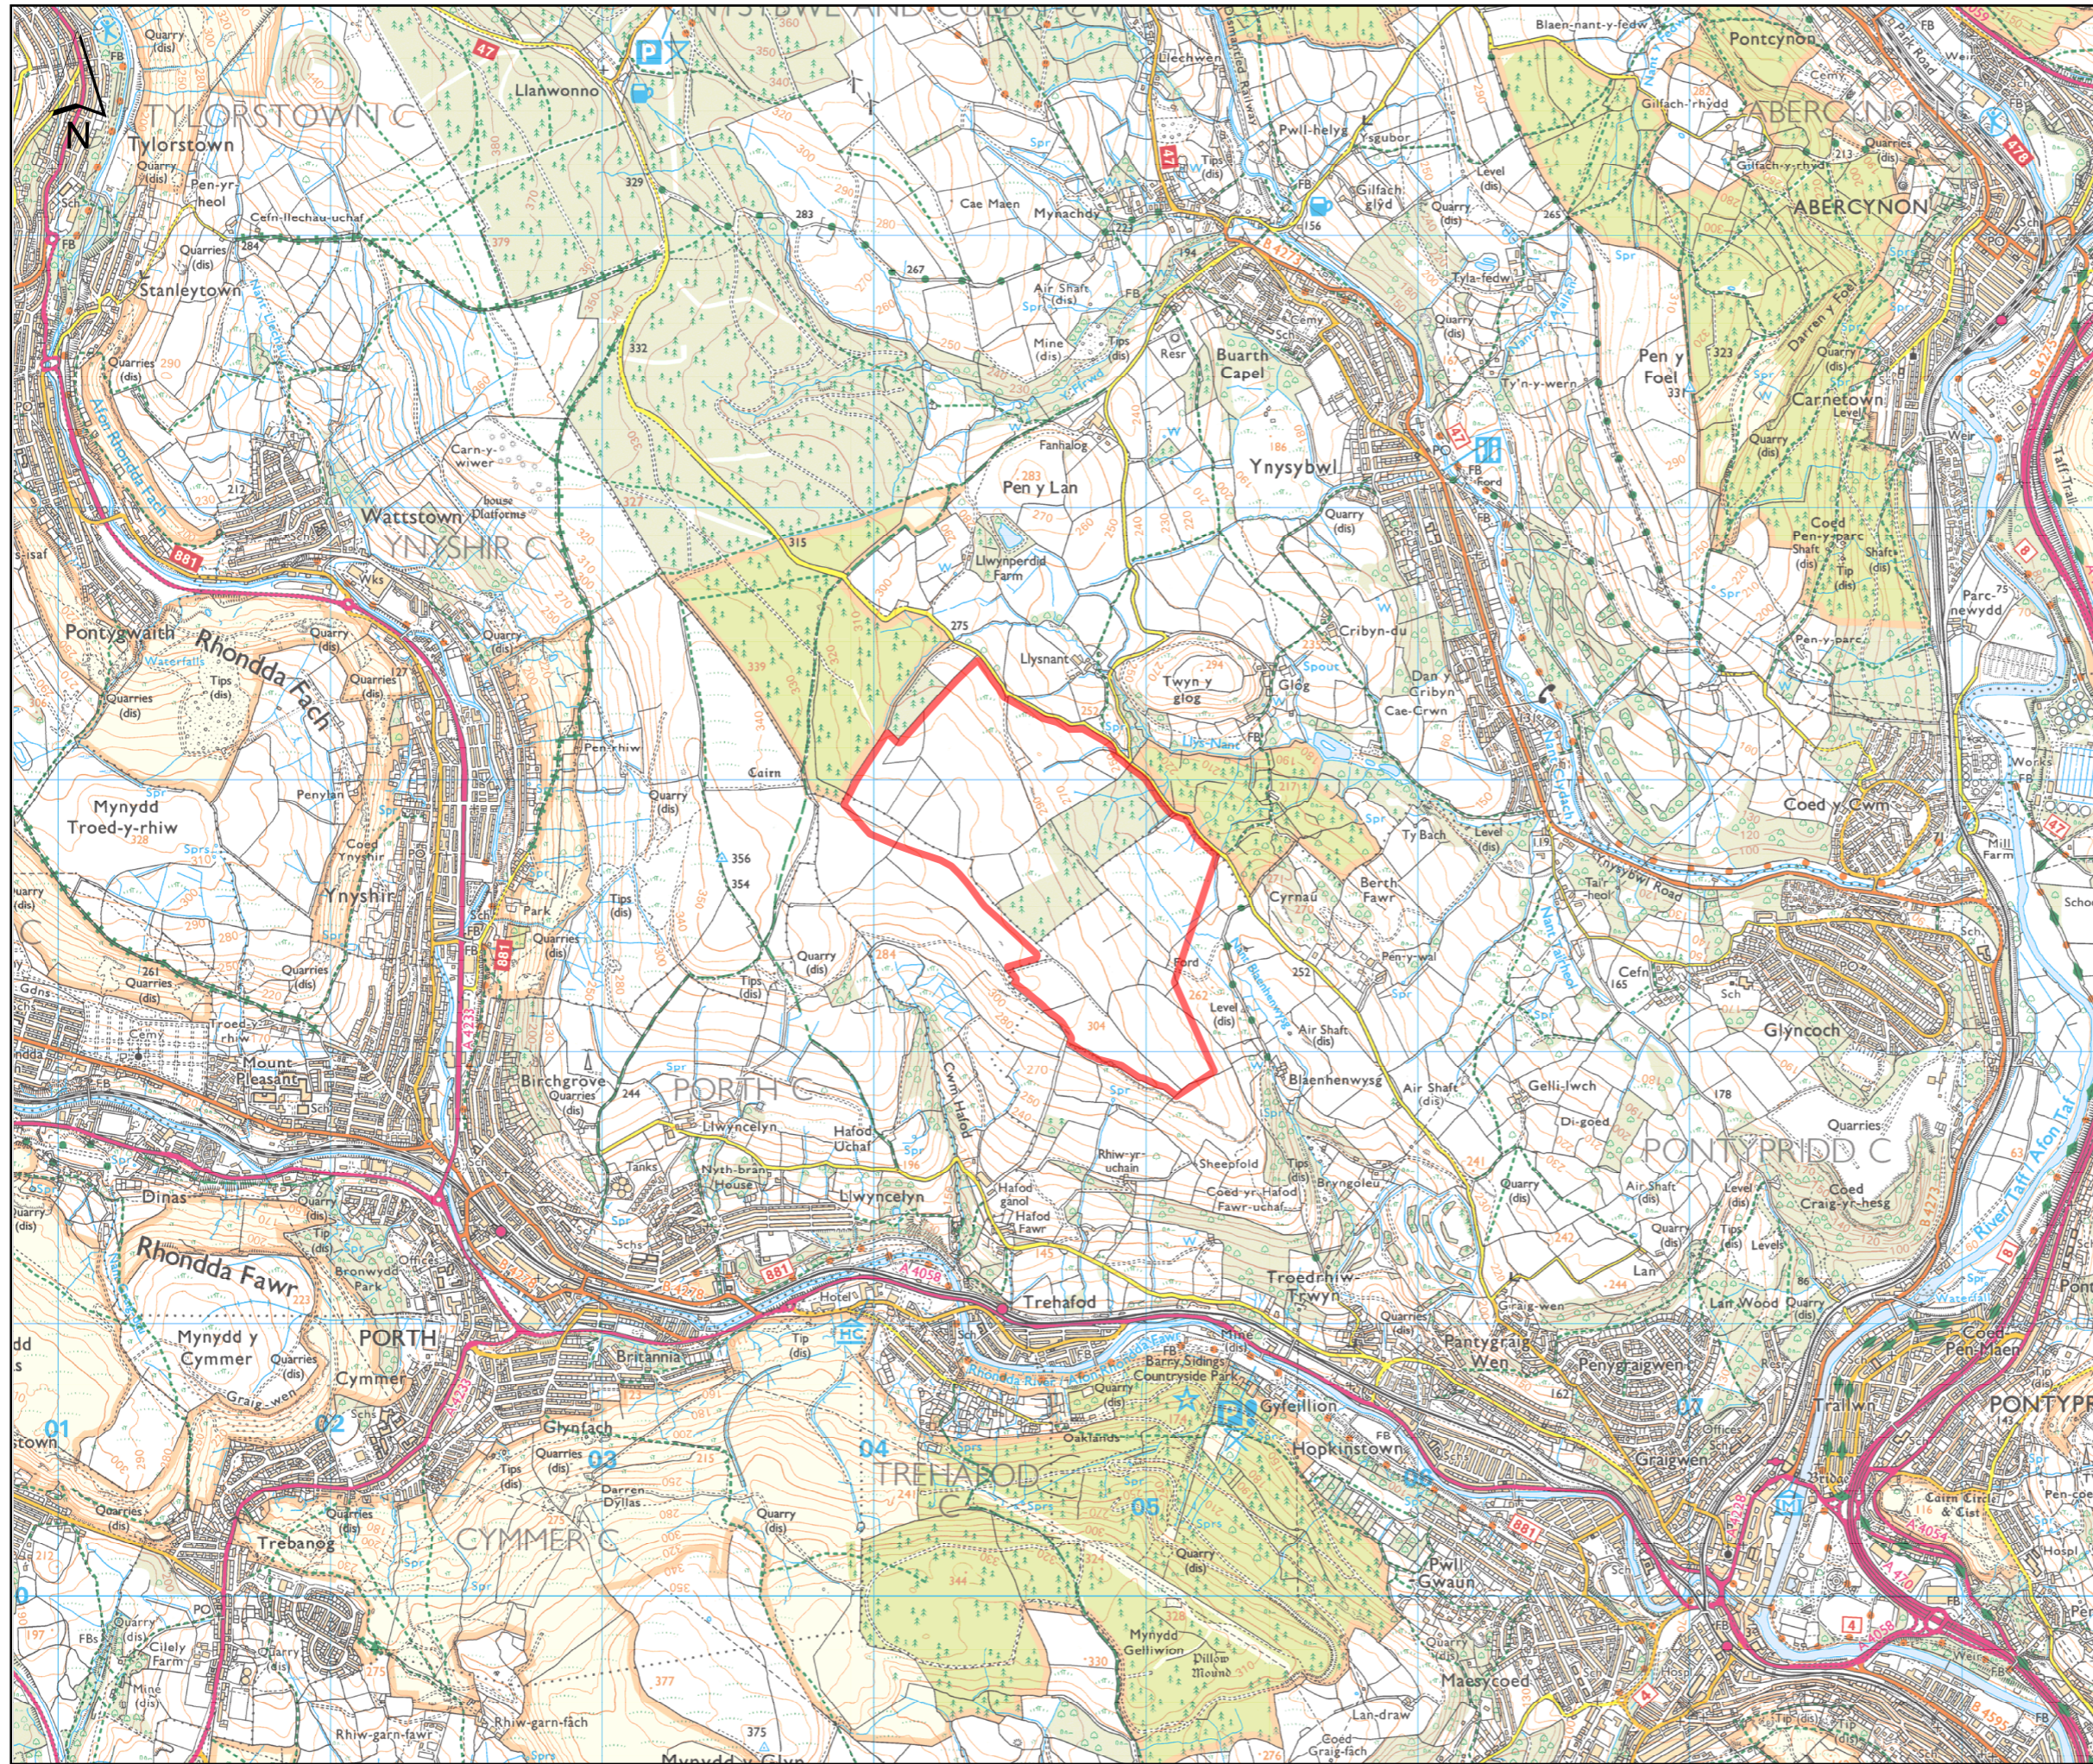

# Llanwonno Energy Project

## Site Location Plan

Scale 1:24,000  
Date: 04/03/25  
Drwg: L05-2a

 Site boundary

© Crown copyright and database rights [2025] Ordnance Survey AC0000808122

Drawing revisions

Client